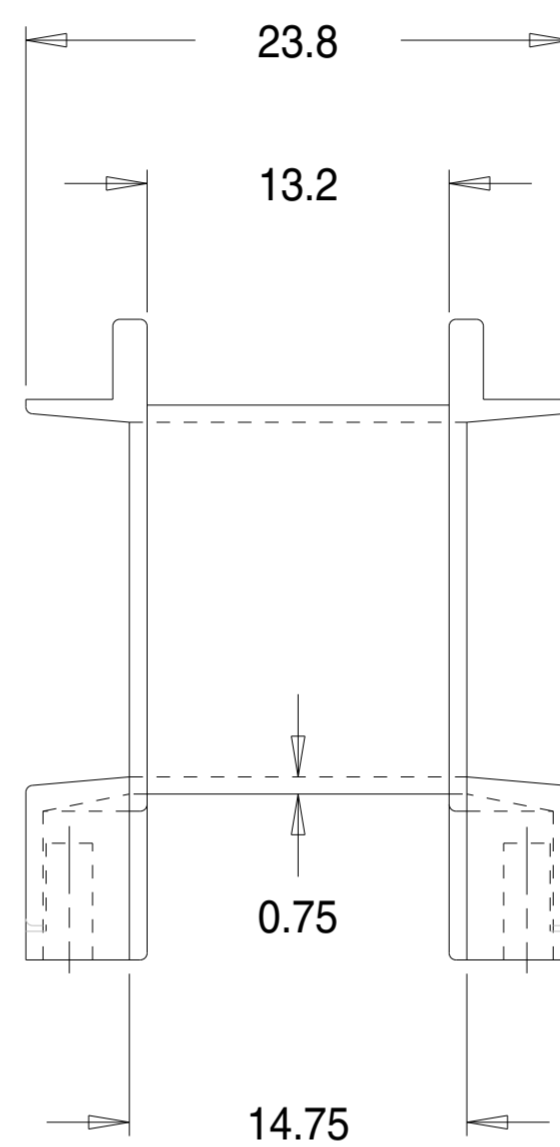

Part No. M00500

EI30 x 15.5 Single Section 'M' Range Bobbin

Dimensions in millimetres.