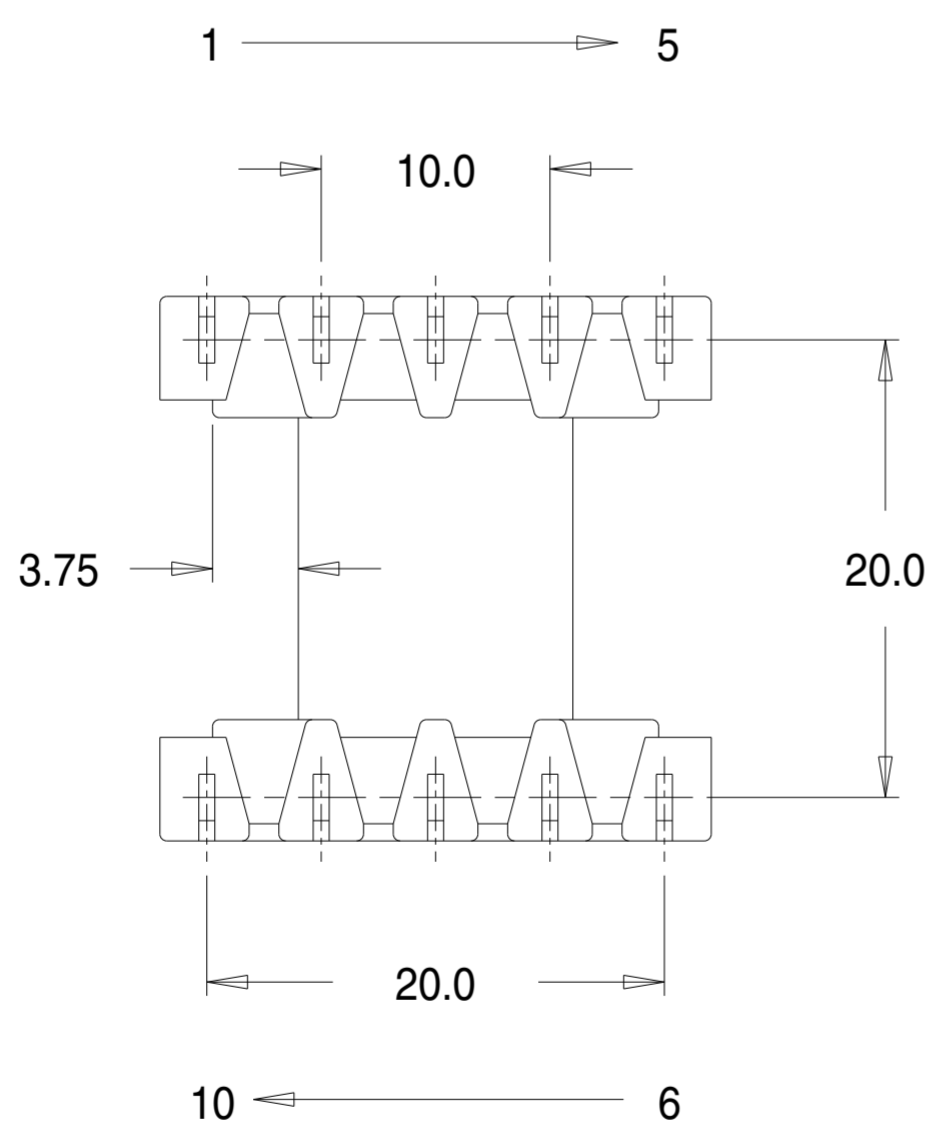

Part No. M00500

EI30 x 15.5 Single Section 'M' Range Bobbin

Dimensions in millimetres.