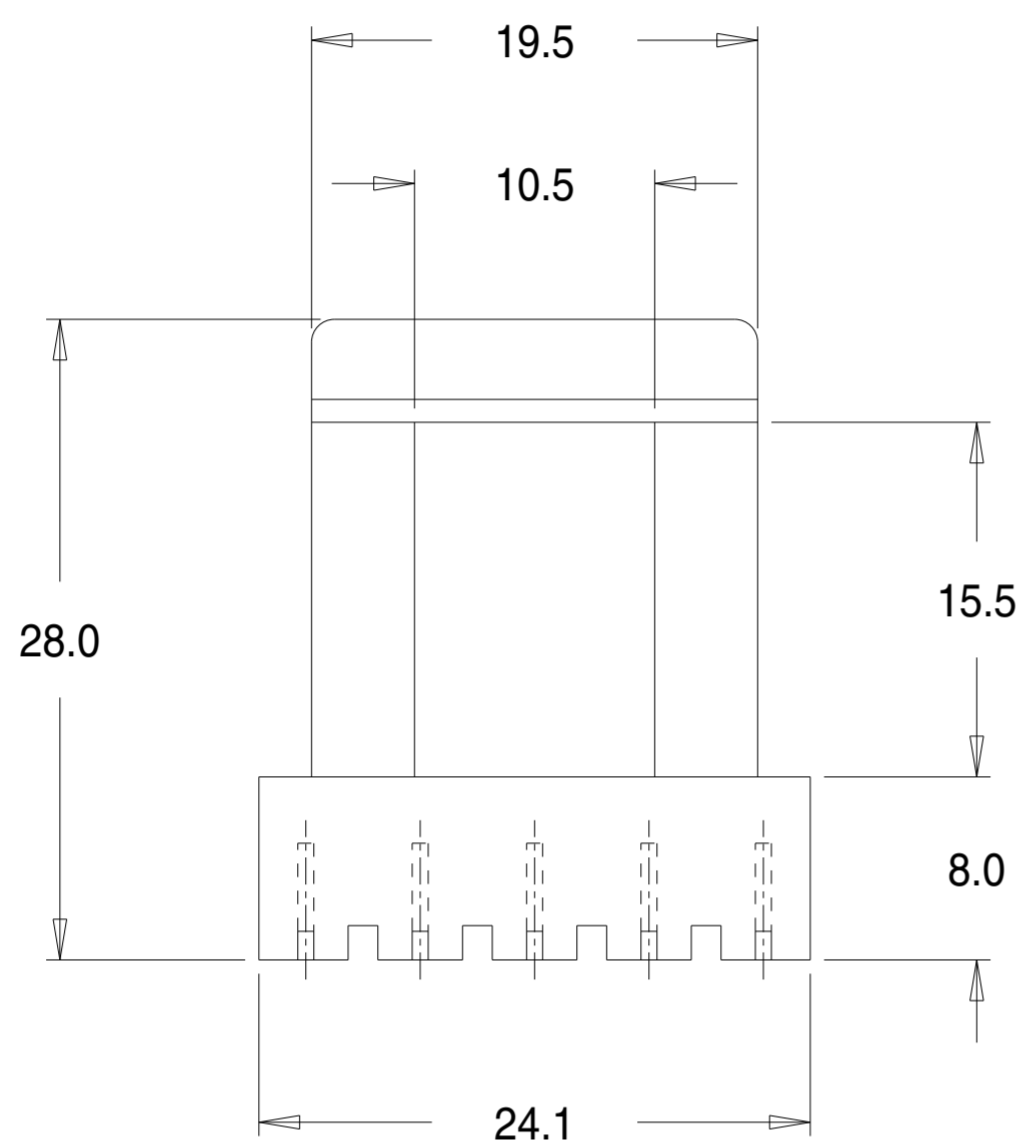

Part No. M00500

EI30 x 15.5 Single Section 'M' Range Bobbin

Dimensions in millimetres.