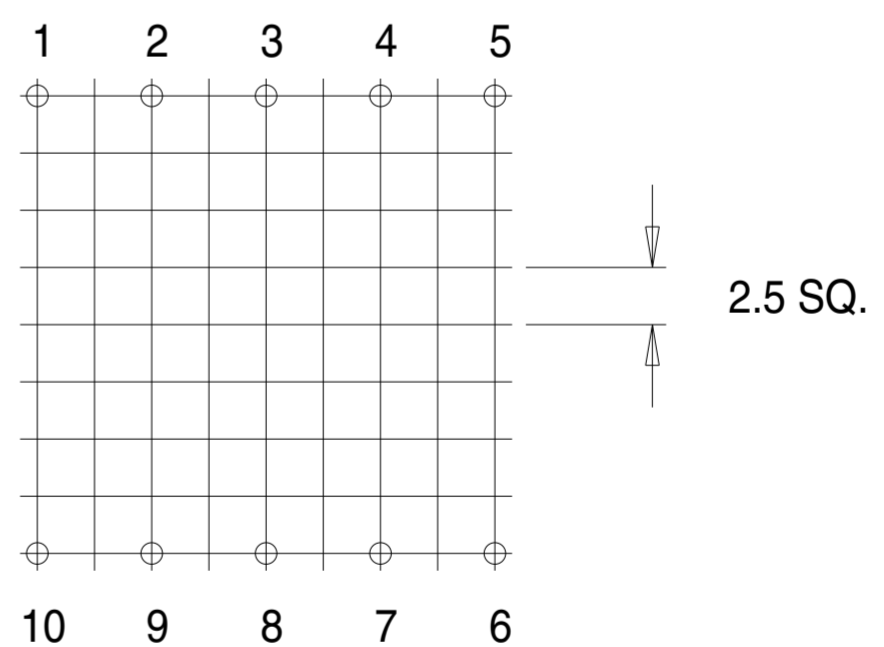

Part No. M00500

EI30 x 15.5 Single Section 'M' Range Bobbin

Dimensions in millimetres.